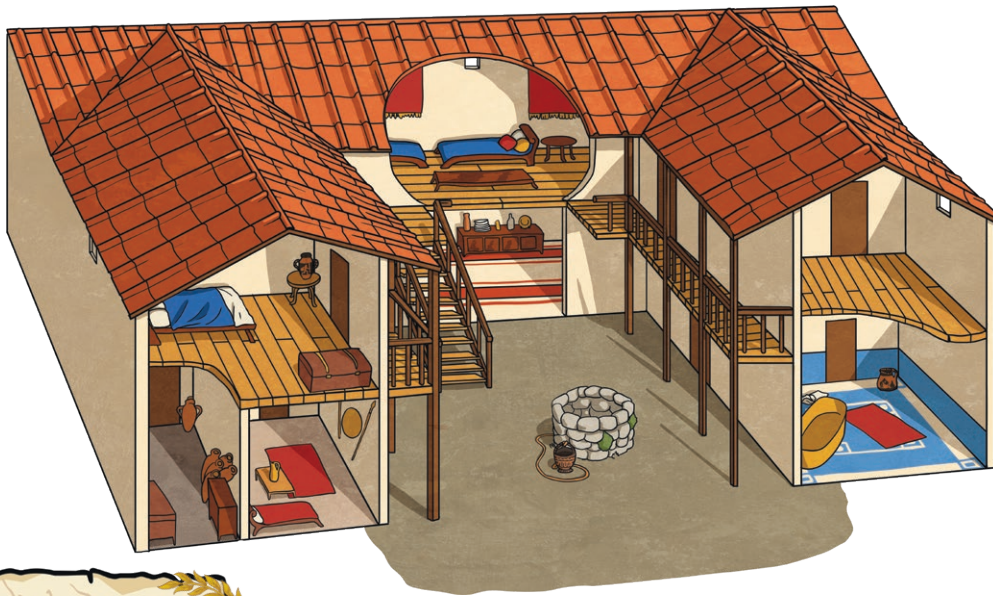

Homes

What Were Ancient Greek Homes Like?

Most ancient Greek homes were designed and built around a central courtyard. In the buildings around the courtyard, poorer houses would have two or three rooms and richer houses could have 12 or more rooms.

Ancient Greek houses were made from stone, clay or wood. The floors of the houses had tiles which helped to keep them cool in the hotter months. Roofs were usually tiled with terracotta tiles.

In cases where houses had windows, these were small and high up. The houses didn't have glass in their windows but they would have had either curtains or wooden shutters.

The Andron

Many homes had a room – called the andron – that was just for men to use for dining and talking together. Women were not allowed to enter this room.